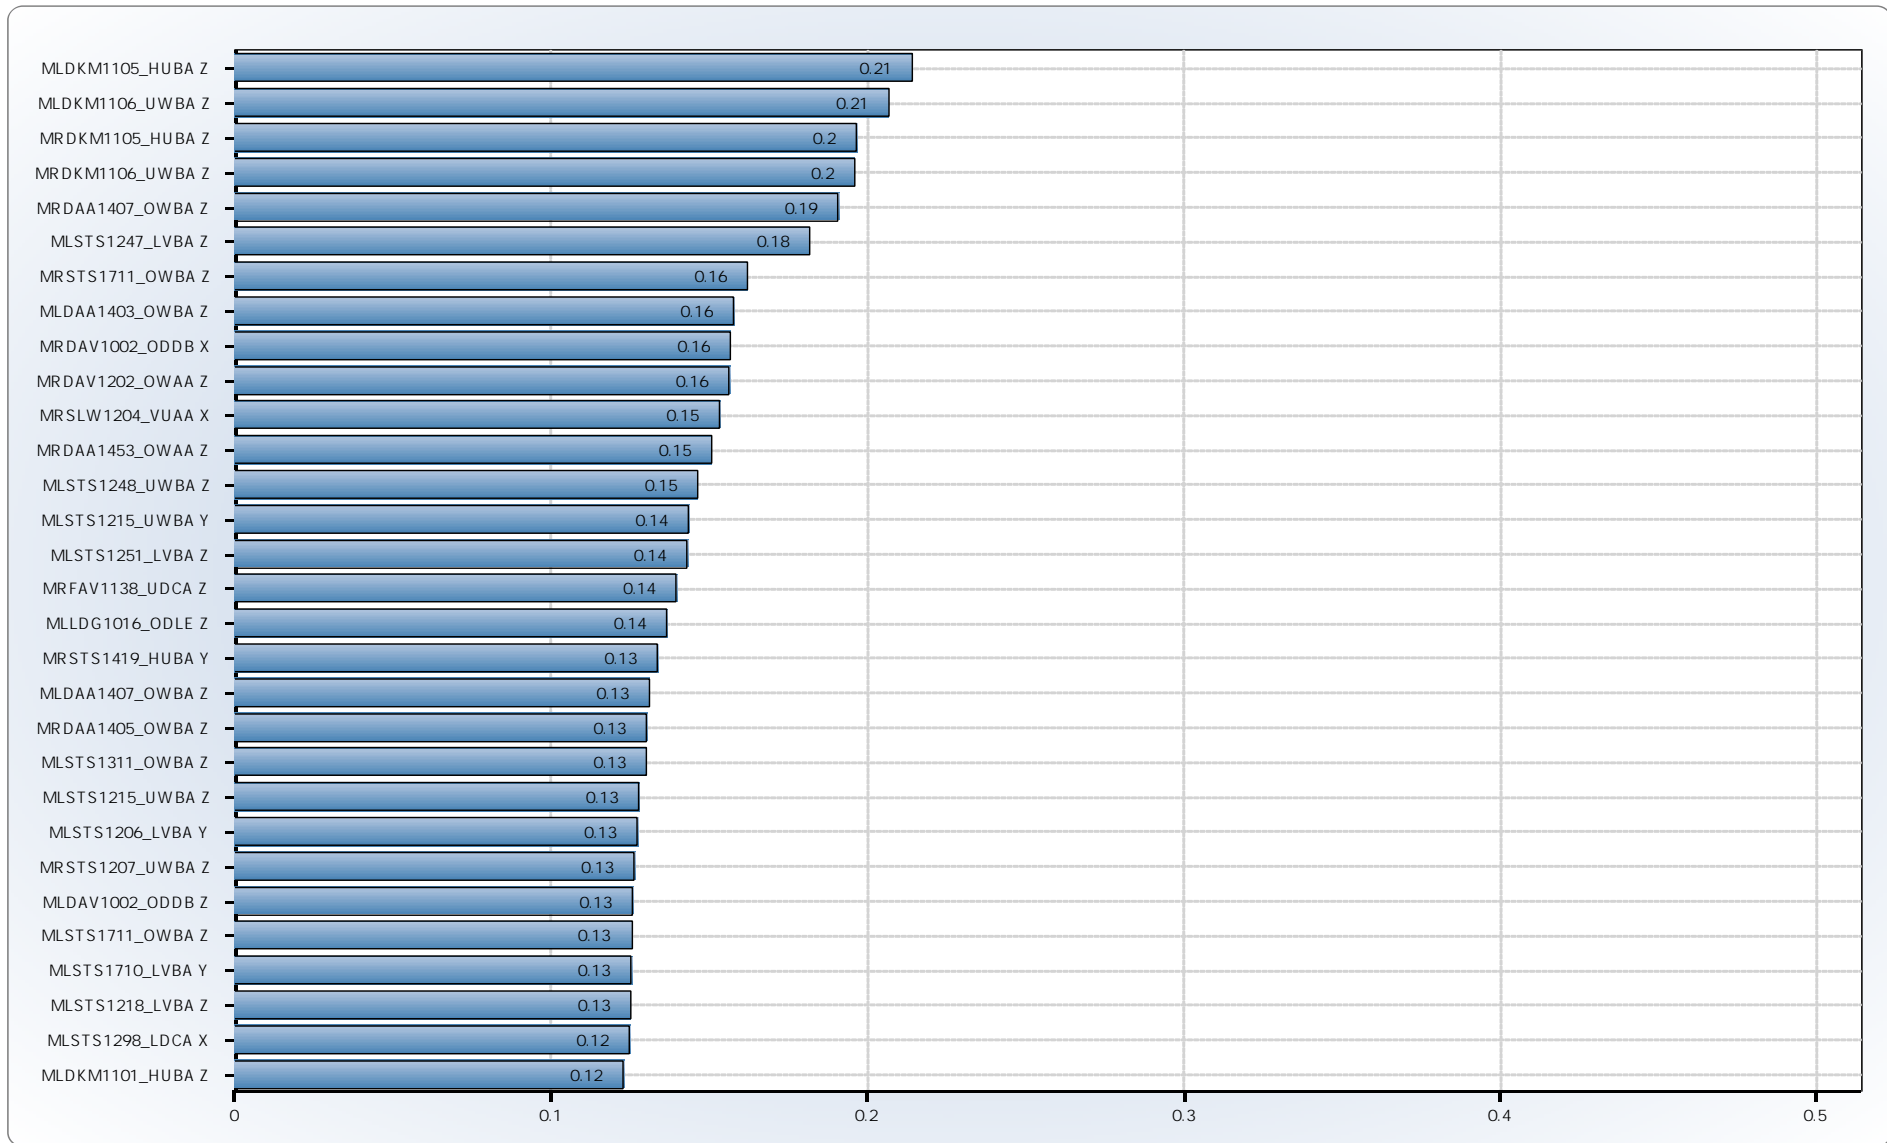

Pareto chart

CZ Automated Inspection

We make it visible.

Range of the measurements between 09/21/14 12:14:25 PM and 09/21/14 12:59:03 PM from Passat_MB5 (Left back light 2, Left back light 1, Front door left 1, Bonnet left, Right back light 2, Back window, Sunroof 1, Front door right 1, Sunroof 2, Back window right, Front window 1, Front 1, Bonnet right, Back door right 1, Right back light 1, Roof inside, Roof 2, Roof 1, Back door left 1, Front window 2, Back window left)

09/21/2014
01:05 PM

Pareto chart

CZ Automated Inspection

We make it visible.

Range of the measurements between 09/21/14 12:14:25 PM and 09/21/14 12:59:03 PM from Passat_MB5 (Left back light 2, Left back light 1, Front door left 1, Bonnet left, Right back light 2, Back window, Sunroof 1, Front door right 1, Sunroof 2, Back window right, Front window 1, Front 1, Bonnet right, Back door right 1, Right back light 1, Roof inside, Roof 2, Roof 1, Back door left 1, Front window 2, Back window left)