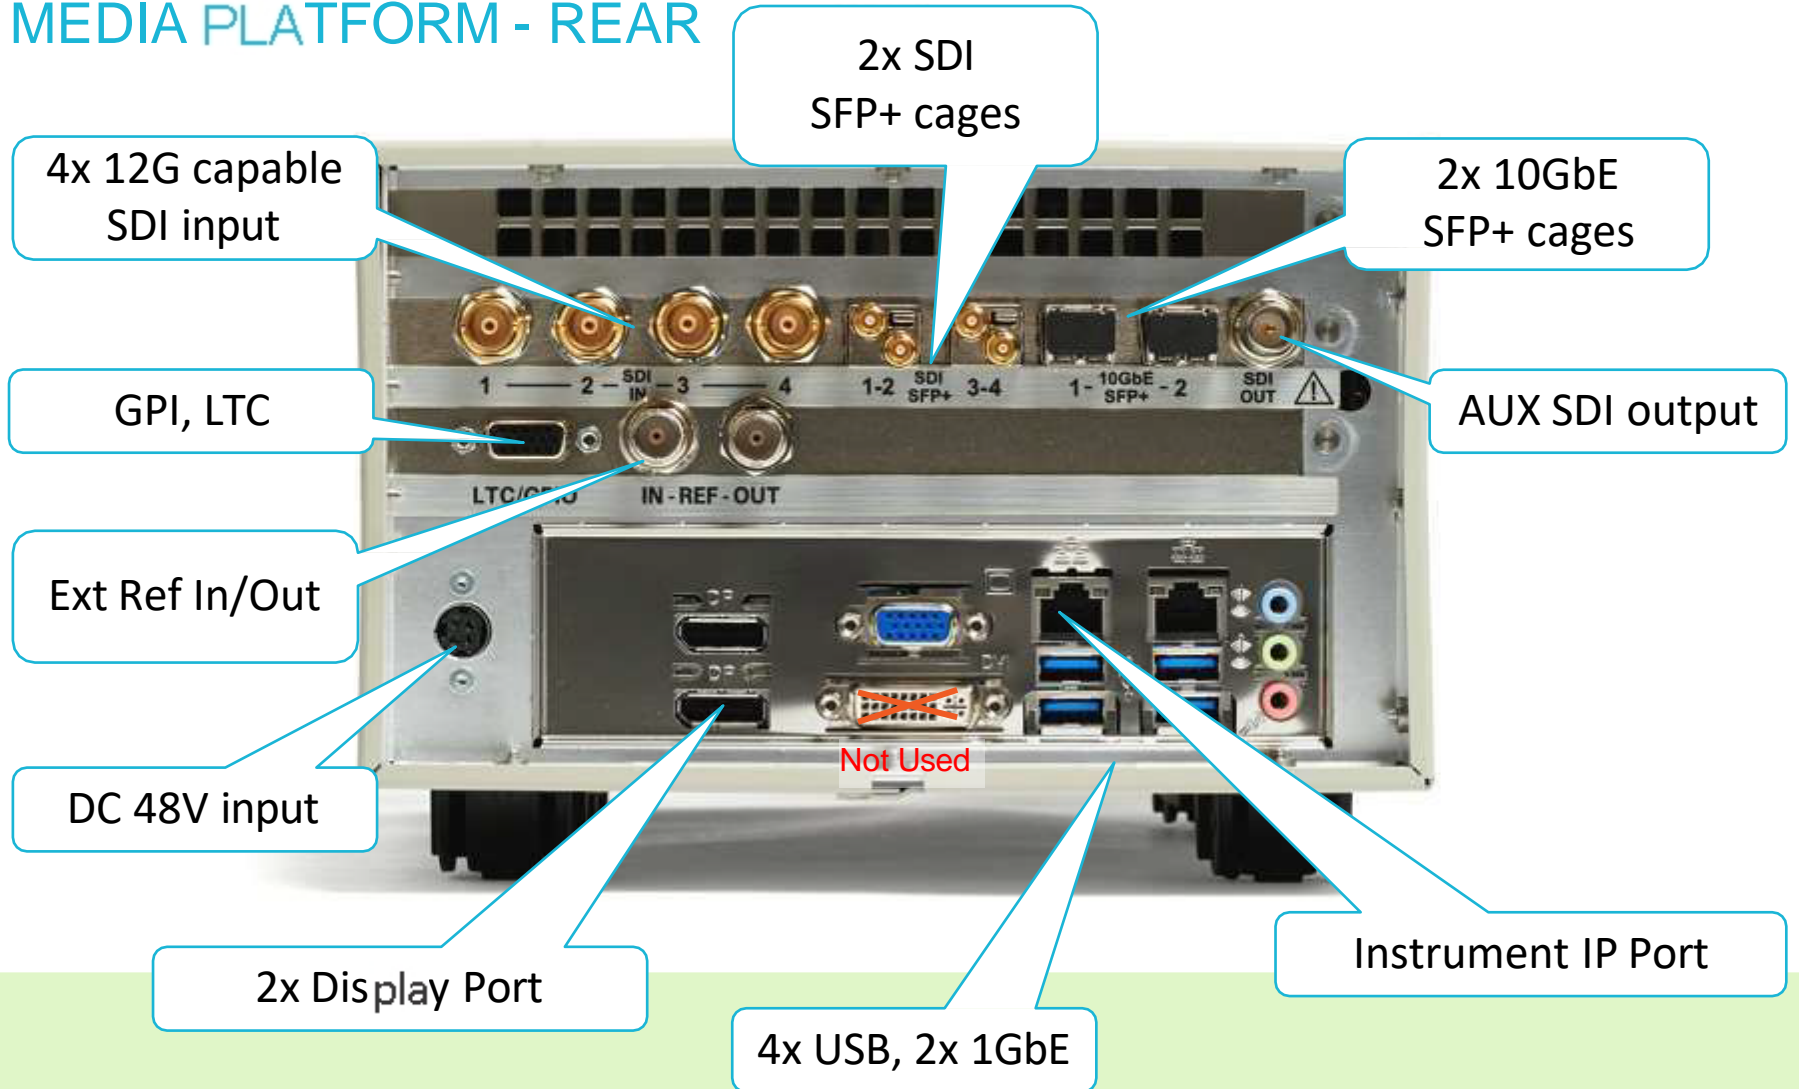

Prism

BRIDGING THE GAP BETWEEN SDI & IP TRANSITION

- New platform - MPi
 - 3RU Half rack platform with 9 inch HD display and touch panel
 - Simplified user interface – Web browser operation
 - Designed to be flexible to the standards
- Feature sets
 - ST2022-6, IEEE1588/ST2059 at first
 - Specialized measurements for IP/SDI hybrid environment
 - Picture, waveform, audio ... for conformance testing
 - New display layout for intuitive operation

Prism

MEDIA PLATFORM - FRONT

Shorter Depth:
11.7 in
(WFM8k: 18.2in)

Touch Panel
Operation

Quad/Full/Entire
Tile layout

MPI

MEDIA PLATFORM - REAR

MPI

MEDIA PLATFORM - REAR

- 2x 10GbE SFP+
 - 1x 10GbE enabled
 - ST2022-6, PTP (ST2059 profile)
- 4x 12G capable SDI input
 - HD/3G single link SDI with Audio
 - 1080i50/59, 1080p50/59, 720p50/59
- 2x SDI SFP+
 - Loop through output (TBD)
 - Optical SDI input (TBD)
- AUX SDI output
 - ST2022-6 to SDI conversion output
- LTC, GPI
 - Not enabled
- External Reference
 - BB only
- 2x 1GbE management port
 - Remote operation by VNC
- 2x Display Port
 - Mirror mode
- 4x USB
 - Keyboard & Mouse, USB memory
- Audio output
 - Headphone

Operation option

MEDIA PLATFORM

- Touch panel
 - In front of you
- Key board and Mouse
 - A few feet away, In editing room
- External monitor with touch panel
 - In machine room, No keyboard tray needed
- Remote operation
 - From your desk
 - Install the box at remote location