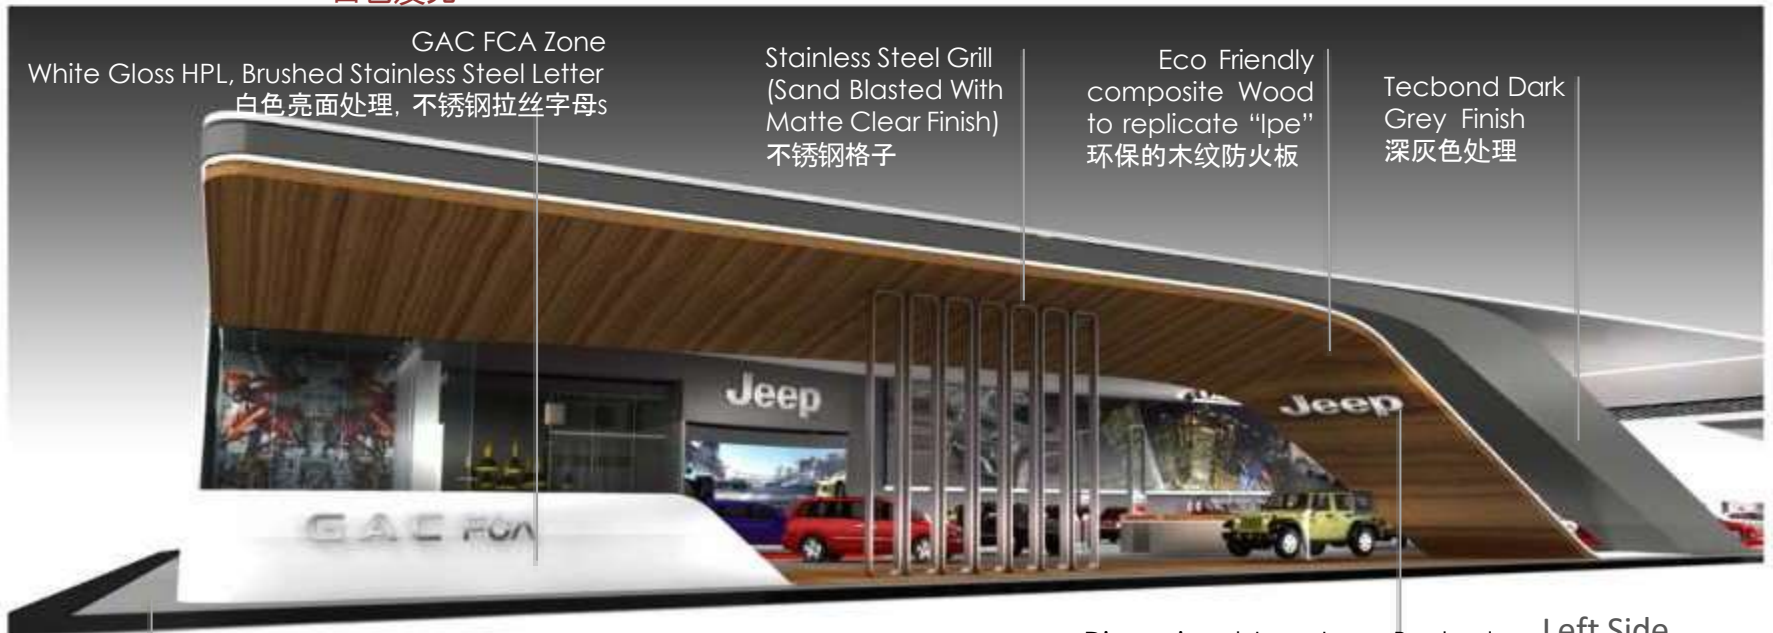

AREA OF DETAIL

GAC FCA Zone
White Gloss HPL, Brushed Stainless Steel Letter
白色亮面处理, 不锈钢拉丝字母

Stainless Steel Grill
(Sand Blasted With
Matte Clear Finish)
不锈钢格子

Eco Friendly
composite Wood
to replicate "Ipe"
环保的木纹防火板

GAC FCA | 2015 Shanghai details

LOGOS AND LED

(1) DODGE 3m x .7m

(1) CHRYSLER 3m x .7m

GAC FCA (2) 4.5m x 1m

(2) JEEP 4.5m x 1 m

(1) FIAT 2.3m dia

TOWER LED