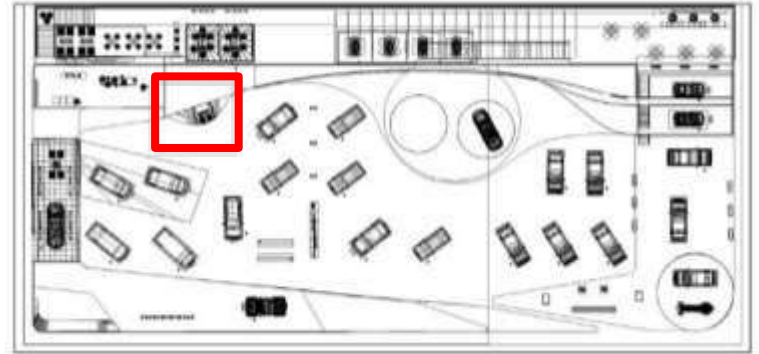

EACH TILE IS 480mm X 480mm

6 X 18 = 2.880m X 8.64m

1 X 3 RATIO

GAC FCA | 2015 Shanghai details

Materials | Overall Stand

Inter Entry Surround
Quartered Oak

JEEP SPIRIT Lounge
Brazilian Walnut

Starfire Glass