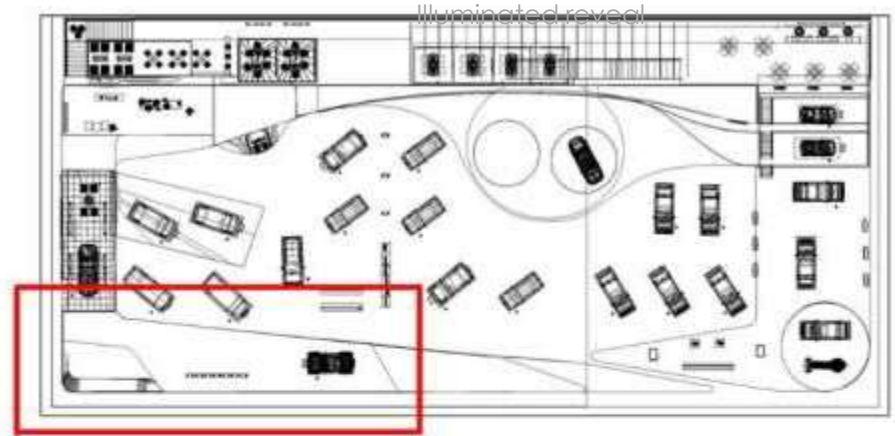

Black Semi Gloss HPL Flooring

LED STRIPS led灯带

- GREEN
10.2m x .2m
- WHITE
53m x .2m
- Red
25m x .2m

TOWER LED
(2) 10.2m x 1.6m
LED Behind vehicles

Large 4mm LED 40m x 5m

Front View

Backlight White finish
白色发光