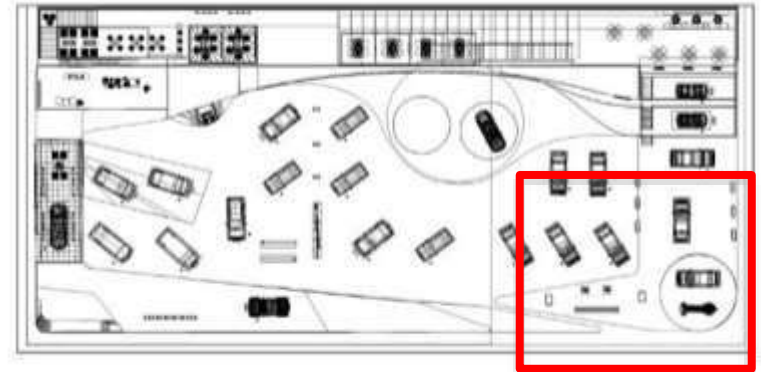

View at FIAT Meristofele race car

Illuminated LOGO
CEILING
顶部灯箱天花

RACING CANOPY

8m DIAMETER
LIGHTING TRUSS

REVERSED FABRIC DOME
8米直径的天棚

RACING LED

(2) 3m x 1m CURVED
LED Behind vehicles 弧形led墙

BACKSIDE OF LED

(2) 3m x 1m CURVED
BACKLIGHTED GRAPHICS
LED墙背面发光海报

9m DIAMETER DISPLAY
GLASS SURROUND WITH
STAINLESS STEEL CAP
9米直径的展示台，玻璃上有不锈钢边框
提供门

White Semi
Gloss Finish
半哑光地面

Simulated
Asphalt road
Surface (仿真沥
青路面)

PROVIDE DOOR