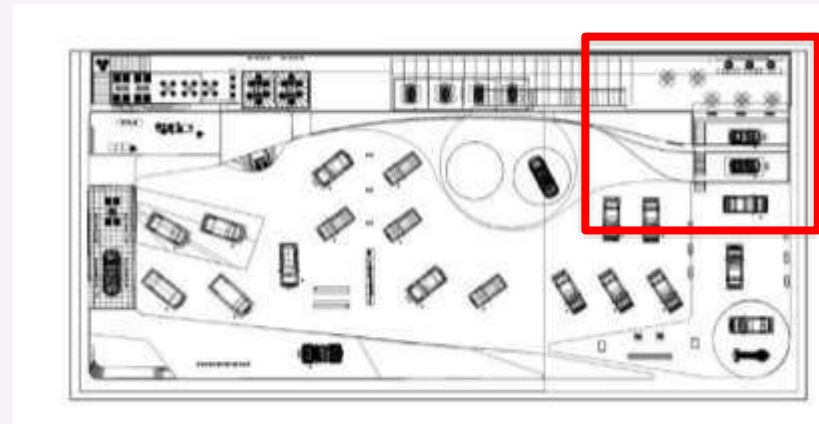

OTTIMO SIMULATOR
80" LCD Screen
80寸led屏

Existing Tower to
be Reworked
需要维修的现有
结构

TOWER LED
(2) 10.2m x 1.6m
LED Behind
vehicles

LED STRIPS
GREEN
10.2m x .2m
WHITE
53m x .2m
RED
25m x .2m

White Semi
Gloss Finish