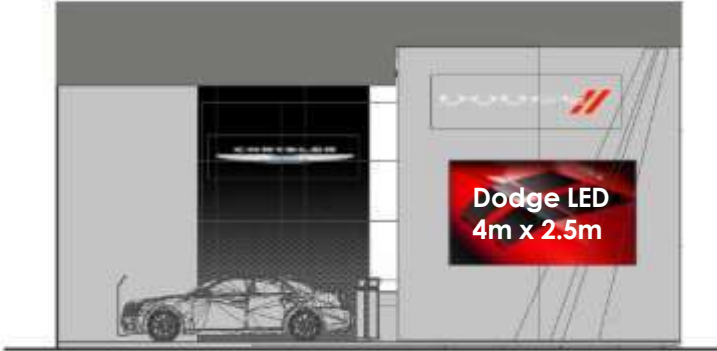

View at Chrysler & Dodge Brands

Clear Glass
白玻璃

Chrysler LED
4 m x 2.5m

White Semi
Gloss Finish
白色亮面处理

Dodge LED
4m x 2.5m

Light Grey Semi
Gloss Finish
浅灰色半哑光处
理

Black Semi Gloss
HPL Floor Finish
黑色半哑光处理地面