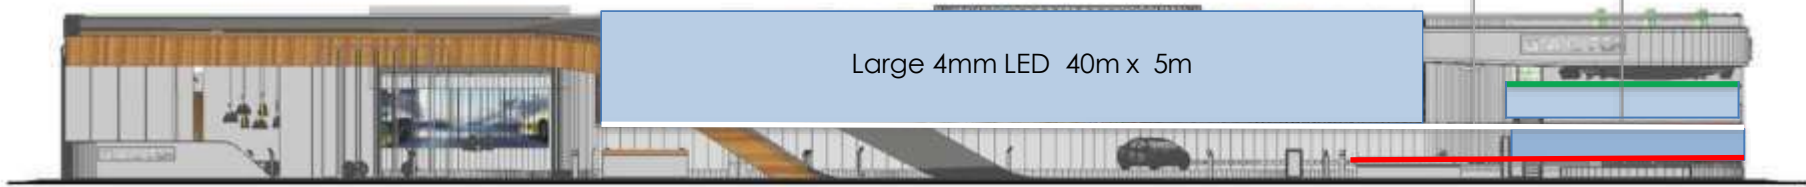

Large 4mm LED 40m x 5m