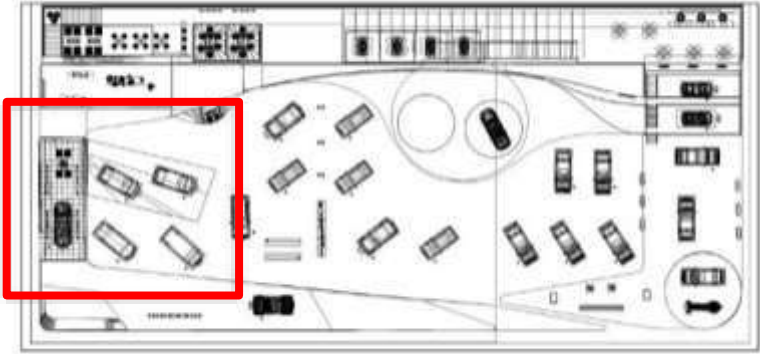

View at Chrysler & Dodge Brands

Clear Glass
白玻璃

Chrysler LED
4 m x 2.5m

White Semi
Gloss Finish
白色亮面处理

Dodge LED
4m x 2.5m

Light Grey Semi
Gloss Finish
浅灰色半哑光处
理

Black Semi Gloss
HPL Floor Finish
黑色半哑光处理地面