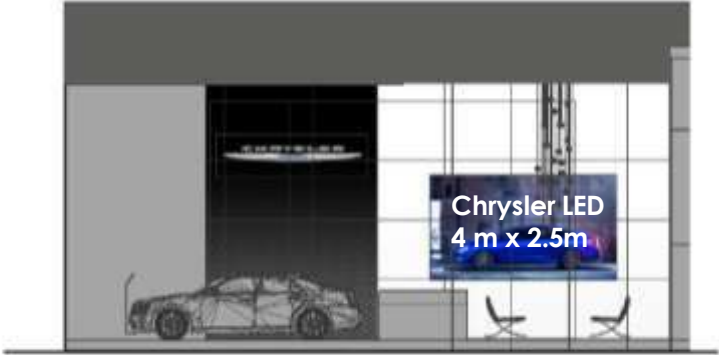

View at Chrysler & Dodge Brands

Clear Glass
白玻璃

Chrysler LED
4 m x 2.5m

White Semi
Gloss Finish
白色亮面处理

Dodge LED
4m x 2.5m

Light Grey Semi
Gloss Finish
浅灰色半哑光处
理

Black Semi Gloss
HPL Floor Finish
黑色半哑光处理地面